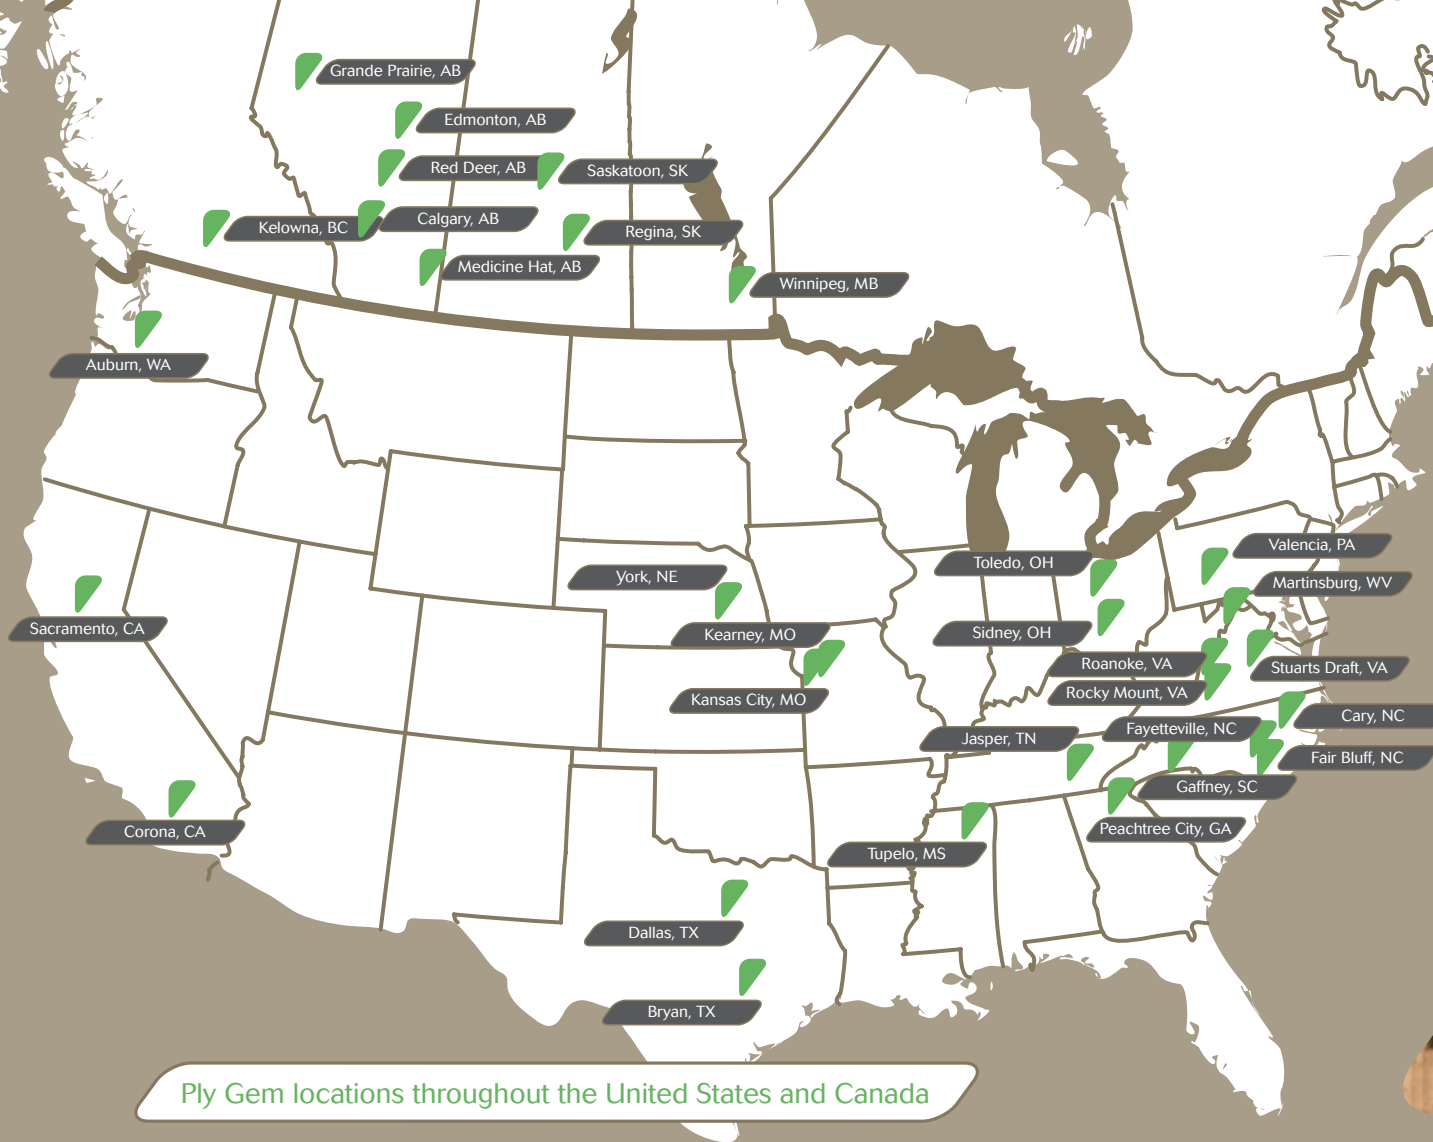

Ply Gem locations throughout the United States and Canada

MORE OPTIONS. MORE ACCESSIBILITY.

At Ply Gem Windows, we're all about making things convenient for you. And now, with our national manufacturing and distribution network, the brands you know and trust are more accessible than ever. You can count on us to provide you with reliable, on-time delivery. That means you'll have access to the windows you need, right when you need them.