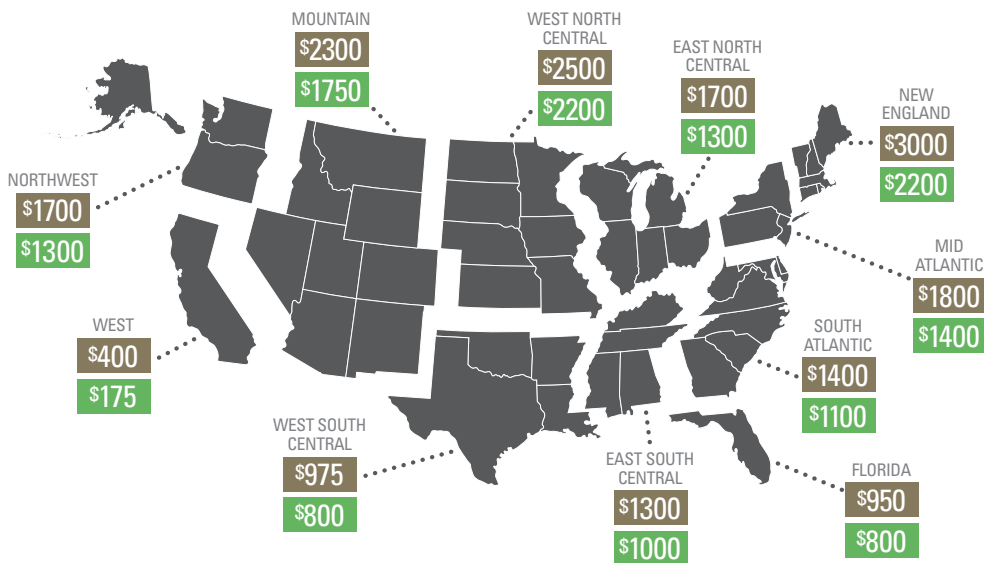

ENERGY TAX SAVINGS

With Ply Gem Windows, the energy savings really add up. We offer a simple map that shows the average energy costs of single pane glass versus HP Max.

UPGRADING TO:

-  SINGLE PANE CLEAR GLASS
-  HP MAX